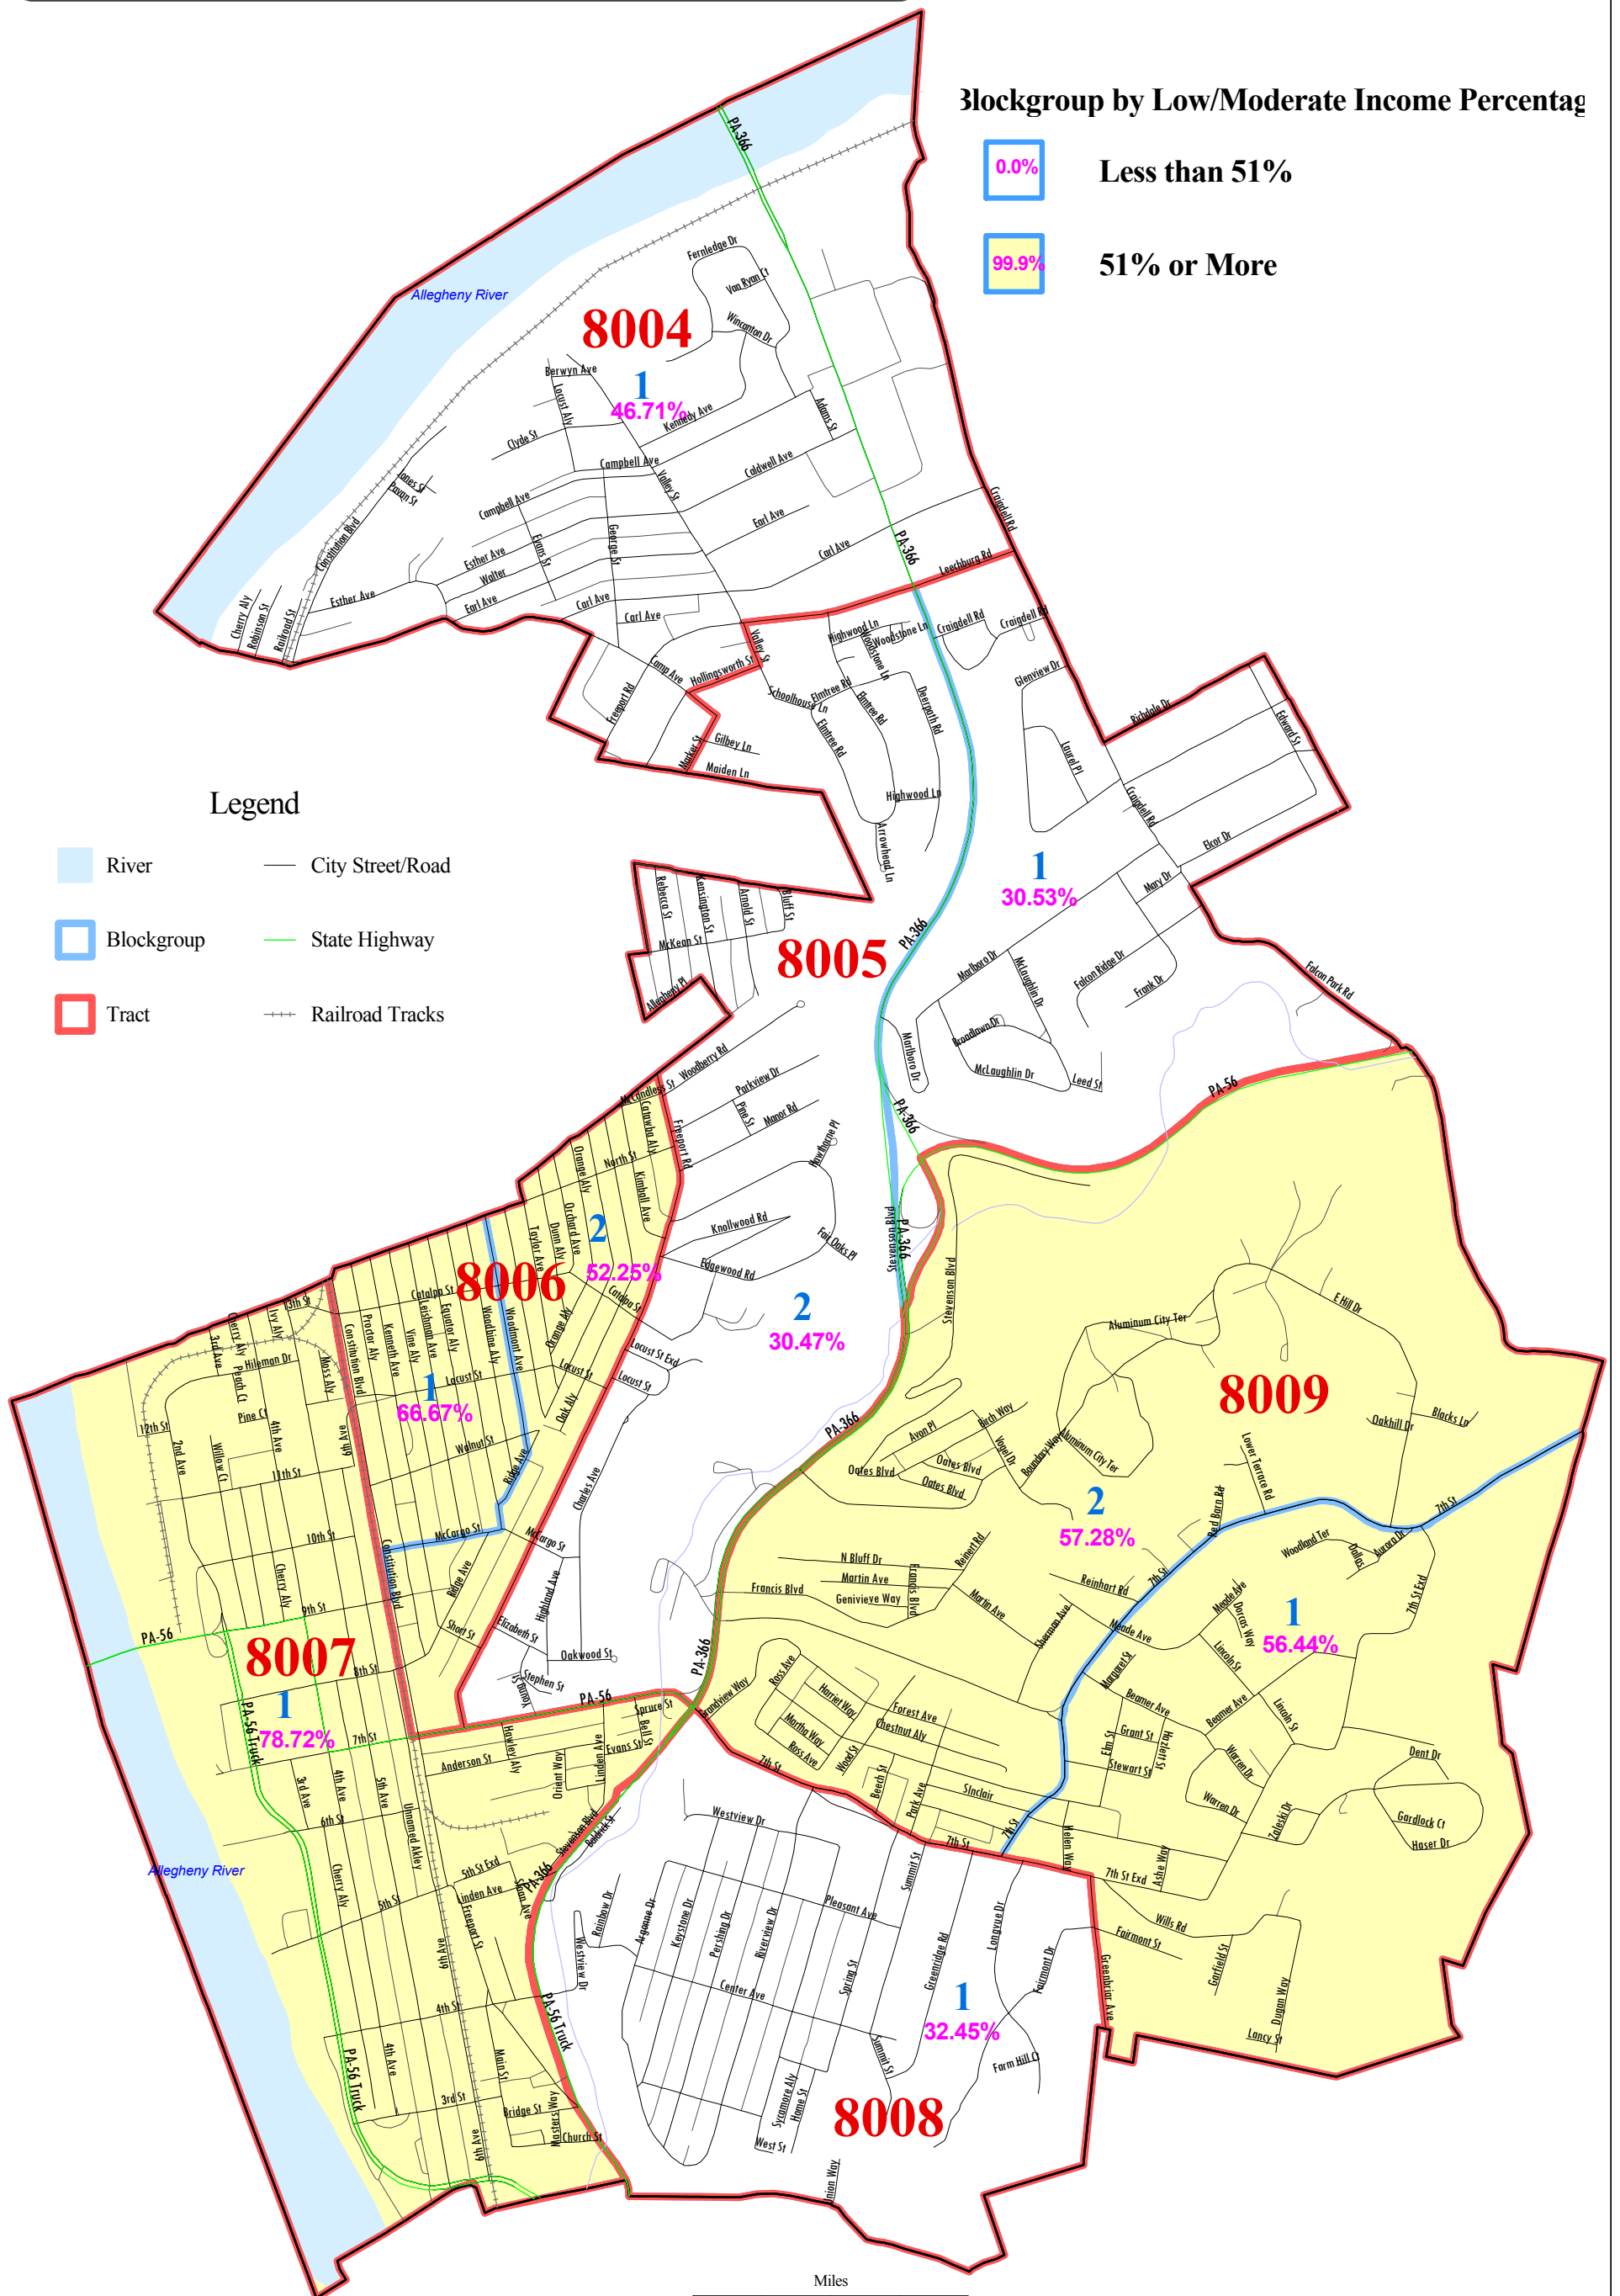

New Kensington, Westmoreland County, PA

2010 Census Blockgroups - CDBG Eligible Areas

ACS 2006-2010 Low/Mod Data

Blockgroup by Low/Moderate Income Percentag

Legend

Mapping by BonData
245 West High Street
Hummelstown, PA 17036
(717) 566-5550
(c) Copyright 2014

Source: 2014 HUD CDBG Allocation